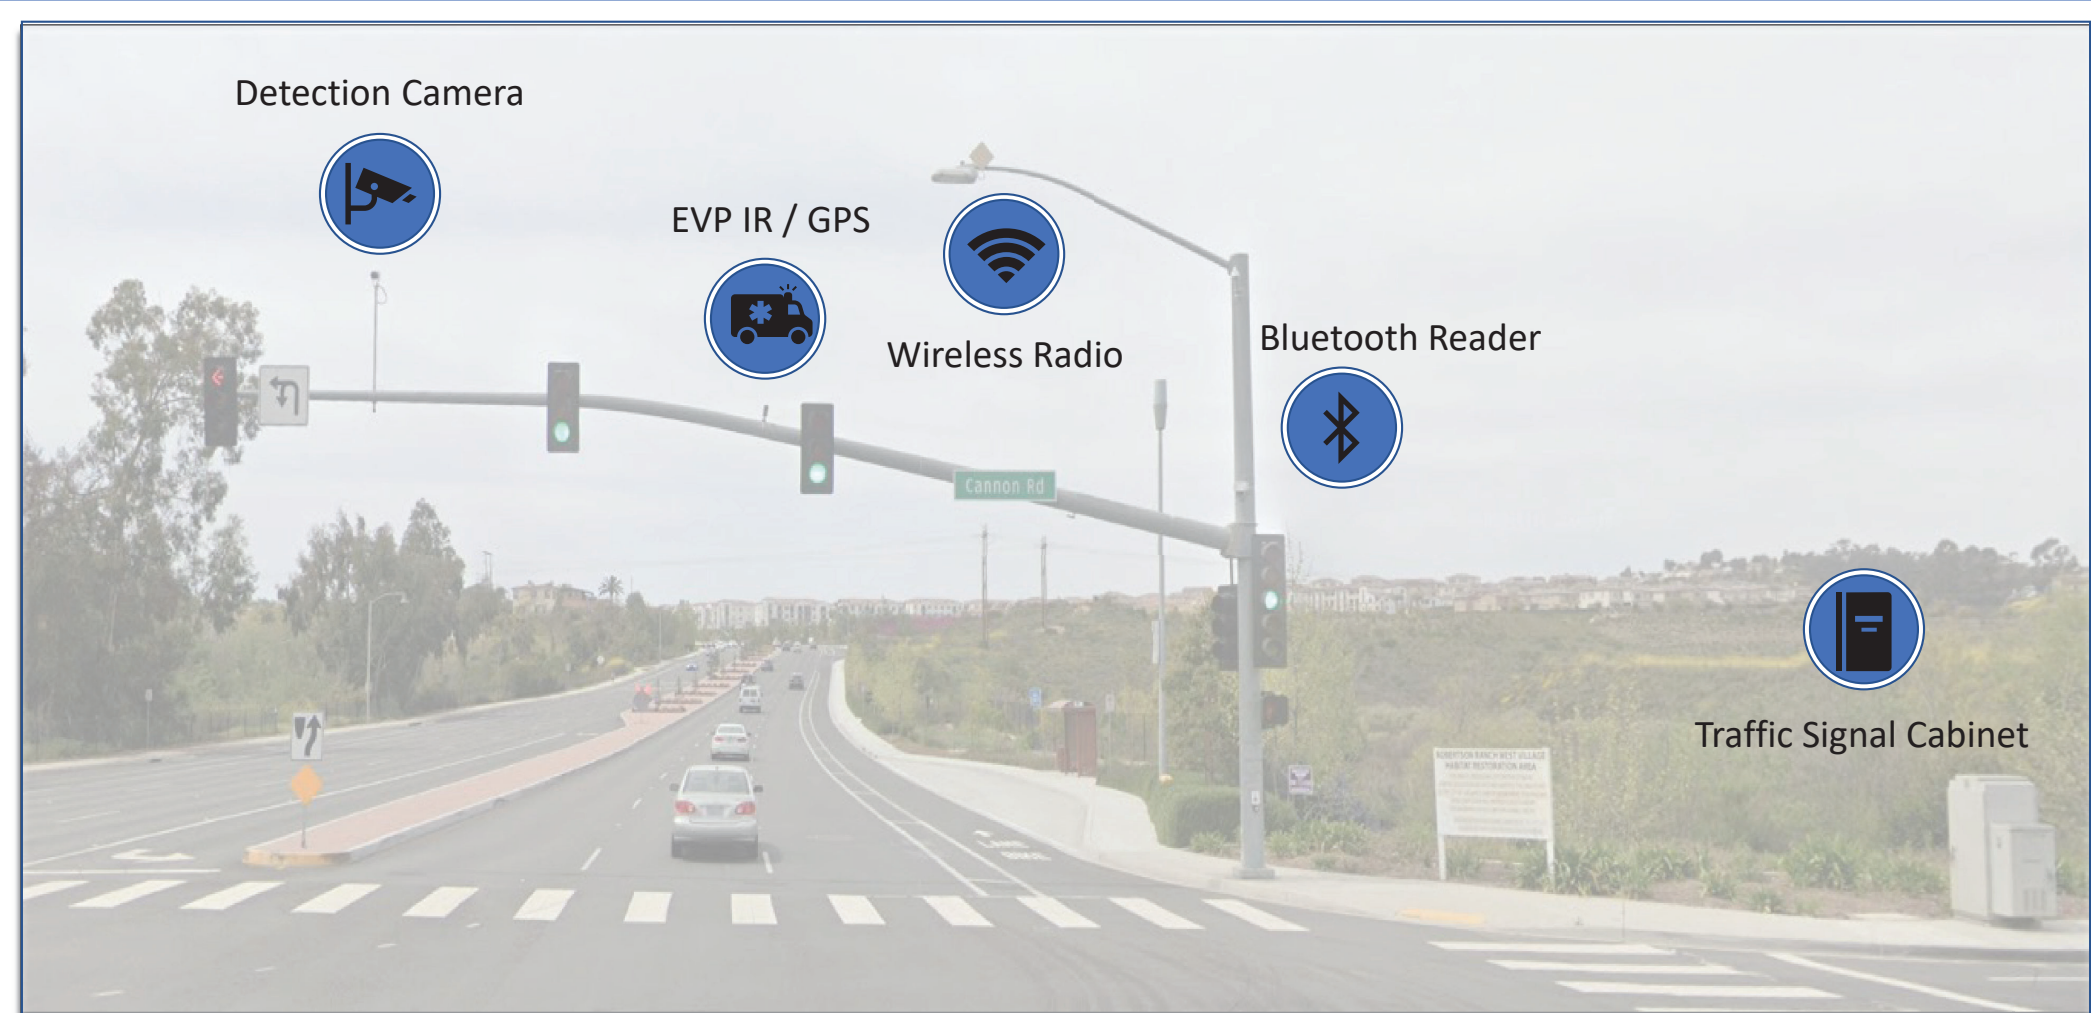

Novel ITS for School Safety City of Carlsbad

Mr. Tam Tran, Traffic Systems Operations Specialist

City of Carlsbad Traffic Management Center

City of Carlsbad Field Equipment Assets

Detection Camera

EVP IR / GPS

Wireless Radio

Bluetooth Reader

Traffic Signal Cabinet

Traffic System Operations Assets

- 179 Traffic Signals
- 37 BlueTOAD (Bluetooth Reader)
- 20 Rectangular Rapid Flashing Beacons
- 5 CCTV
- 400+ Video Detection Cameras
- 12 School Zone Flasher
- 28 Radar Speed Feedback Signs