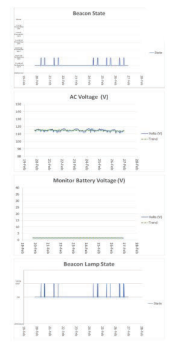

- Manage Radar Speed Feed Sign & School Zone Flasher
- WebUI Application
- Operation Dashboard
- Open system with API
- Data ownership
- Low power consumption
- Monitoring tools

« Prev | Next »
College-Tamarack NB [Edit] [Refresh]

Current Status: Online
Current Alerts: Calavera Hills X to B
Current Schedule: OK
Power Status: OK
Current Device Status: 4 Hours
Timezone: 16 Minutes 23 Seconds
Time Since Last Contact: 2/26/2020 11:18:12 PM

	Now	Min	Max	Avg
AC Voltage (V)	115.3	111.6	116.0	113.8
Monitor Battery (V)	1.8	1.5	1.6	1.5

Status: Closed
Cabinet Door: Central Schedule - OFF
Beacon Status: OK
Lamp Status: Inputs

Beacon Control
☐ On
☒ Off
☐ Schedule

Next Scheduled Event...

Time	Schedule
7:00 AM Thursday, February 27, 2020	Beacon ON
8:05 AM Thursday, February 27, 2020	Beacon OFF
1:10 PM Thursday, February 27, 2020	Beacon ON
2:42 PM Thursday, February 27, 2020	Beacon OFF
7:00 AM Friday, February 28, 2020	Beacon ON
8:05 AM Friday, February 28, 2020	Beacon OFF
2:23 PM Friday, February 28, 2020	Beacon ON

[More Details](#)