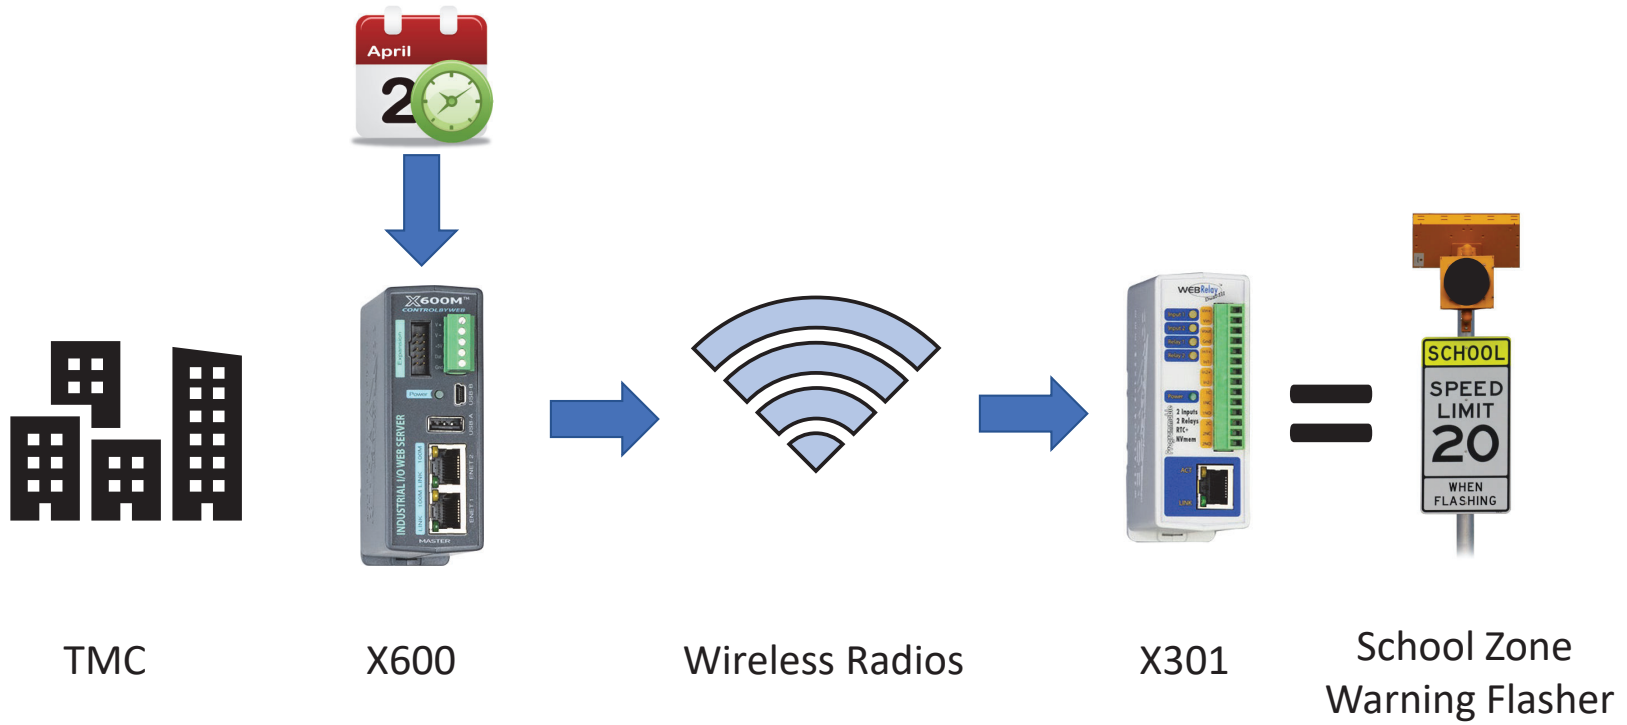

Novel ITS for School Safety City of Carlsbad

Mr. Tam Tran, Traffic Systems Operations Specialist

City of Carlsbad Traffic Management Center

City of Carlsbad Field Equipment Assets

Detection Camera

EVP IR / GPS

Wireless Radio

Bluetooth Reader

Traffic Signal Cabinet

Traffic System Operations Assets

- 179 Traffic Signals
- 37 BlueTOAD (Bluetooth Reader)
- 20 Rectangular Rapid Flashing Beacons
- 5 CCTV
- 400+ Video Detection Cameras
- 12 School Zone Flasher
- 28 Radar Speed Feedback Signs

Issues with School Flasher Timeclock

- Out dated
- Unsynchronized timeclock
- Program on-site
- Unable to check on status from TMC (No Dashboard)
- No ethernet ports
- ~18K to upgrade
- Close system, no API

School Zone Flasher Replacement: Web Relay

- WebUI Application
- Operation Dashboard
- Ethernet port
- ~3K to upgrade
- Open system with API

Web Relay Operation Process

Web Relay School Flashers Dashboard