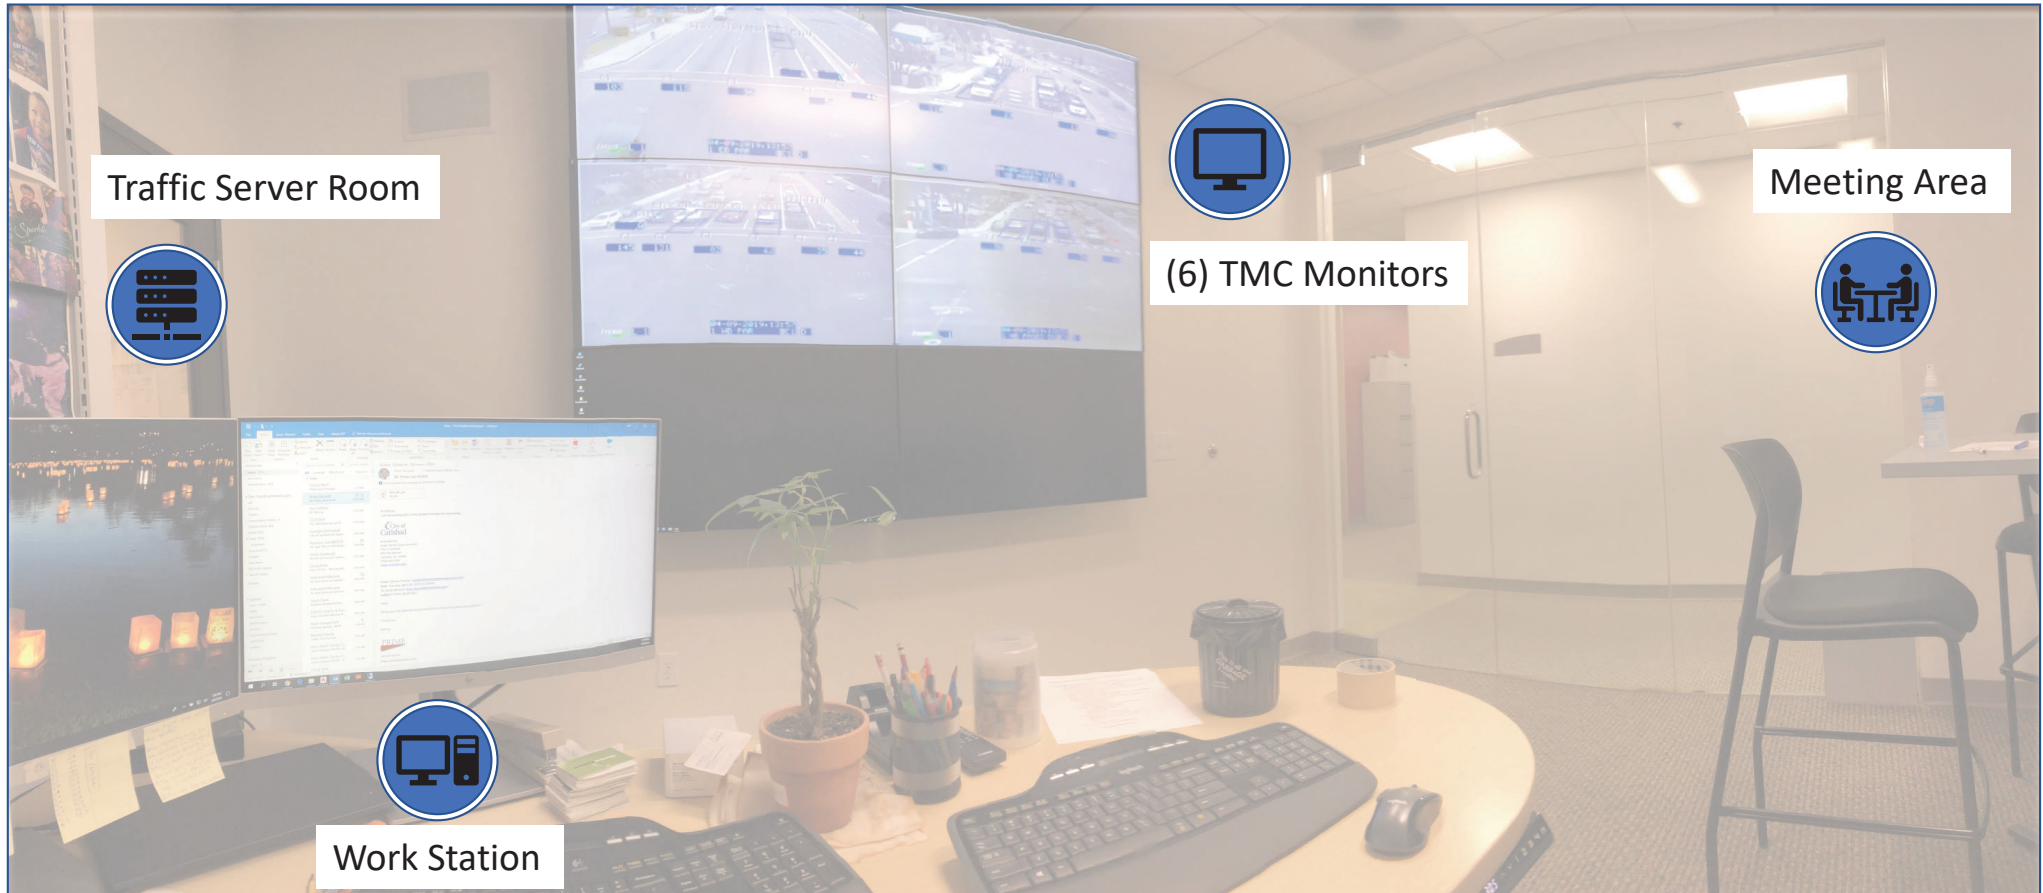

Novel ITS for School Safety City of Carlsbad

Mr. Tam Tran, Traffic Systems Operations Specialist

City of Carlsbad Traffic Management Center

City of Carlsbad Field Equipment Assets

Detection Camera

EVP IR / GPS